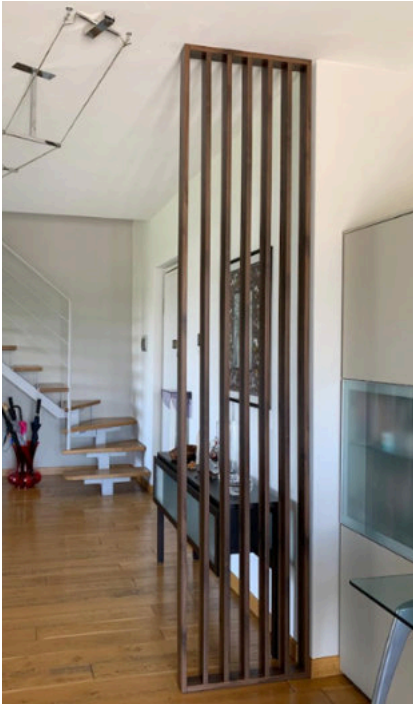

Realizations